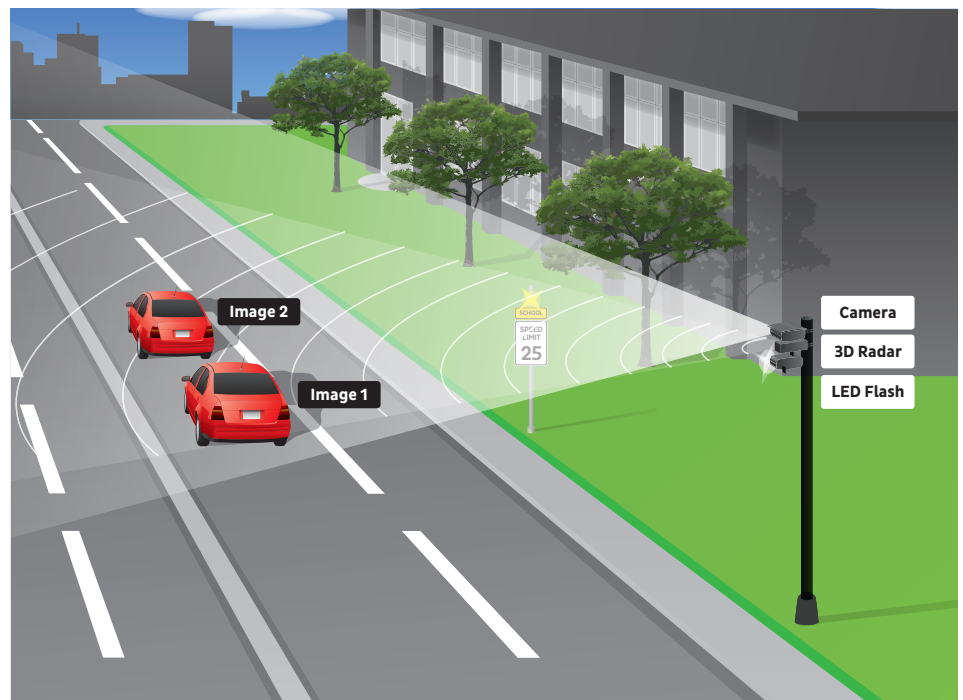

3

Work with a professional team that has been a collaborative, long-standing partner dedicated to public safety in Florida.

HOW IT WORKS

The system identifies any vehicle traveling at the enforceable speed limit.

The first image shows the vehicle driving in excess of the speed limit.

The second image shows a closeup plate image and the distance and time the vehicle has traveled.

Additional data collected includes a video, date, posted speed, vehicle speed, location, lane, and direction of travel.